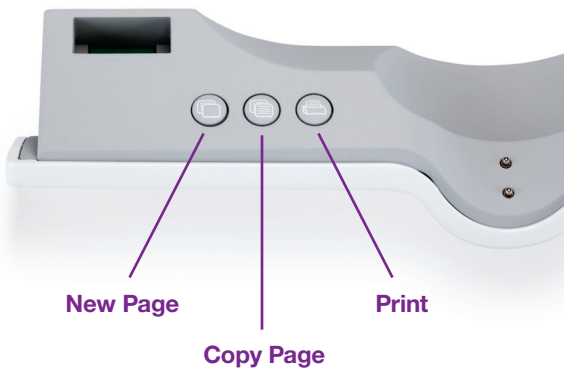

The MimioCapture™ ink recorder works seamlessly with the MimioTeach™ interactive whiteboard to capture dry erase whiteboard notes in real time.

Expo® dry erase markers insert directly into MimioCapture styli.

The ergonomically designed markers and erasers recharge quickly on the charging tray.

Status Light

Off: The MimioCapture pen or eraser is not receiving power. The battery needs to be recharged.

Solid Amber: The MimioCapture pen or eraser has a low battery. The battery should be recharged.

Solid Green: The MimioCapture pen or eraser is in the tray and charging.