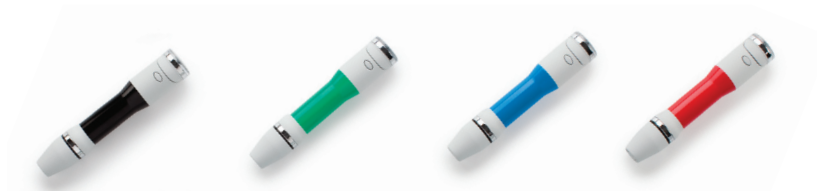

The MimioCapture™ ink recorder works seamlessly with the MimioTeach™ interactive whiteboard to capture dry erase whiteboard notes in real time.

Expo® dry erase markers insert directly into MimioCapture styli.

The ergonomically designed markers and erasers recharge quickly on the charging tray.

Status Light

Off: The MimioCapture pen or eraser is not receiving power. The battery needs to be recharged.

Solid Amber: The MimioCapture pen or eraser has a low battery. The battery should be recharged.

Solid Green: The MimioCapture pen or eraser is in the tray and charging.