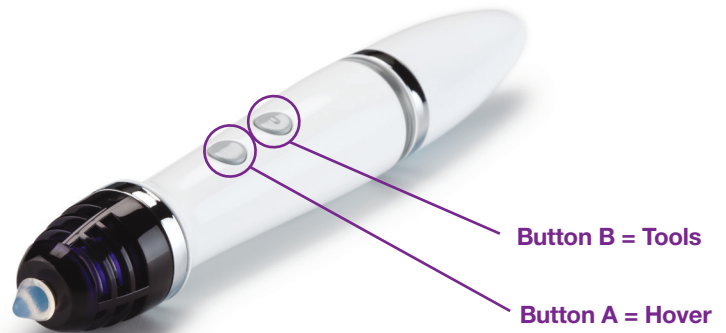

The MimioTeach™ interactive whiteboard easily turns any dry erase whiteboard into an interactive system.

Dock the stylus on the side of the MimioTeach bar for recharging when not in use. Status light will turn solid green during charging.\*

\*An amber light on the stylus indicates that it must be recharged immediately.

Depressing tip, while holding down Button A, creates Right-Click.

**Status Light**

**Off:** Not receiving power; USB/power cable is not connected, or MimioTeach is turned off.

**Solid Green:** MimioTeach is connected and receiving power; MimioStudio™ software is running.

**Flashing Green:** MimioTeach is connected and receiving power; MimioStudio software is not running.

**Solid Amber:** MimioTeach is connected and receiving power; MimioTeach is searching for connection to the MimioHub™ receiver.