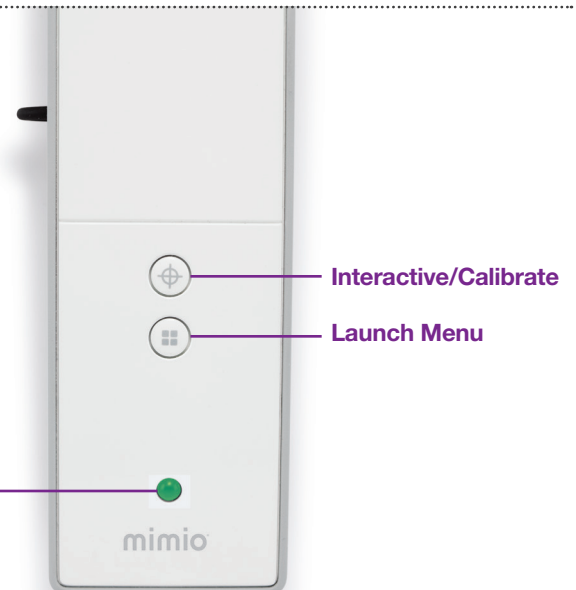

The MimioTeach™ interactive whiteboard easily turns any dry erase whiteboard into an interactive system.

Dock the stylus on the side of the MimioTeach bar for recharging when not in use. Status light will turn solid green during charging.\*

\*An amber light on the stylus indicates that it must be recharged immediately.

Depressing tip, while holding down Button A, creates Right-Click.

**Status Light**

**Off:** Not receiving power; USB/power cable is not connected, or MimioTeach is turned off.

**Solid Green:** MimioTeach is connected and receiving power; MimioStudio™ software is running.

**Flashing Green:** MimioTeach is connected and receiving power; MimioStudio software is not running.

**Solid Amber:** MimioTeach is connected and receiving power; MimioTeach is searching for connection to the MimioHub™ receiver.