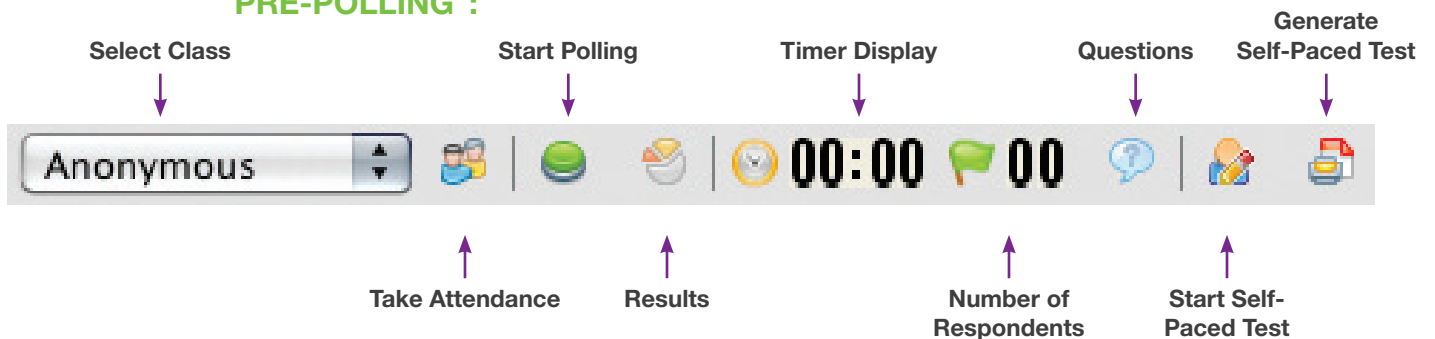

**MimioVote Toolbar**

MimioVote Toolbar is used in conjunction with MimioVote Question templates while in MimioStudio Notebook.

**PRE-POLLING\*:**

**TO STOP POLLING:**

**Quick Vote Toolbar**

Use Mimio Quick Vote to poll students while outside of Notebook. Access Mimio Quick Vote via the Applications button on your MimioStudio Tools Toolbar.

\* The MimioVote Toolbar will only appear when a MimioVote Station is connected to your computer and a MimioVote Question template is on a page within your lesson.